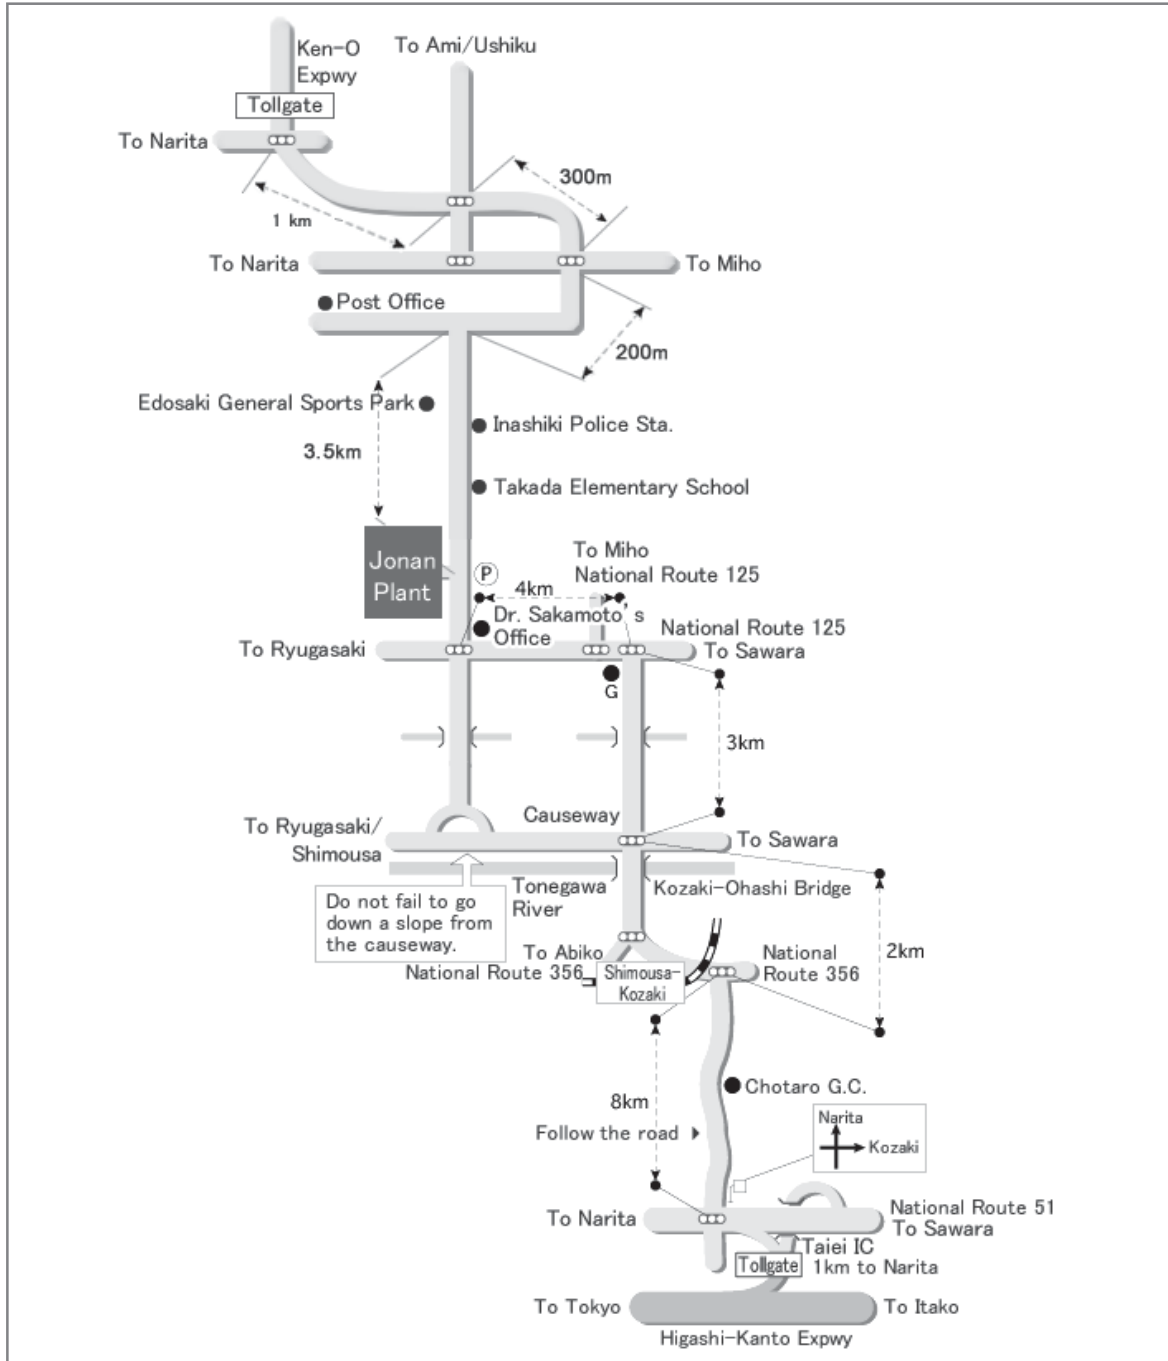

# 株式会社ヴァレオジャパン IVN 事業部 城南工場

Map to VALEO JAPAN Co.,LTD Interior Valeo Niles Jonan Plant

**所在地** 〒300-0512 茨城県稲敷市椎塚1339

Tel : 029-840-5100

## 交通

- 車 :**
1. 東関東自動車道大栄IC料金所を出て成田方面へ約1.5km地点のところで神崎方面へ右折。神崎大橋を渡り幸田を通り坂本医院のある交差点を右折し、約1kmで当社。
  2. 首都圏中央連絡自動車道(圏央道) 稲敷IC料金所を出て、稲敷警察署を経て当社。

**電車:** JR総武本線、成田線滑川駅下車。駅よりタクシーで15分。

**Location** 1339 Shiizuka, Inashiki-shi, Ibaraki 300-0512

## Traffic

**By Car :**

1. Take Taiei exit on Higashi-Kanto Expressway and head for Narita. In about 1.5 kilometers, turn right to head for Kozaki. After passing through Kozaki-Ohashi Bridge and Koda, turn right at the crossing where Dr. Sakamoto's office is located. In about 1 kilometer from the crossing, you will find our plant.
2. Take Inashiki exit on Metropolitan Inter-City Expressway(Ken-O Expressway) . After passing by Inashiki Police Station, you will find our plant.

**By Train:** Take a JR Sobu-honsen/Naritasen train to Namegawa Sta. From the station, it takes about 15 minutes by taxi to our plant.